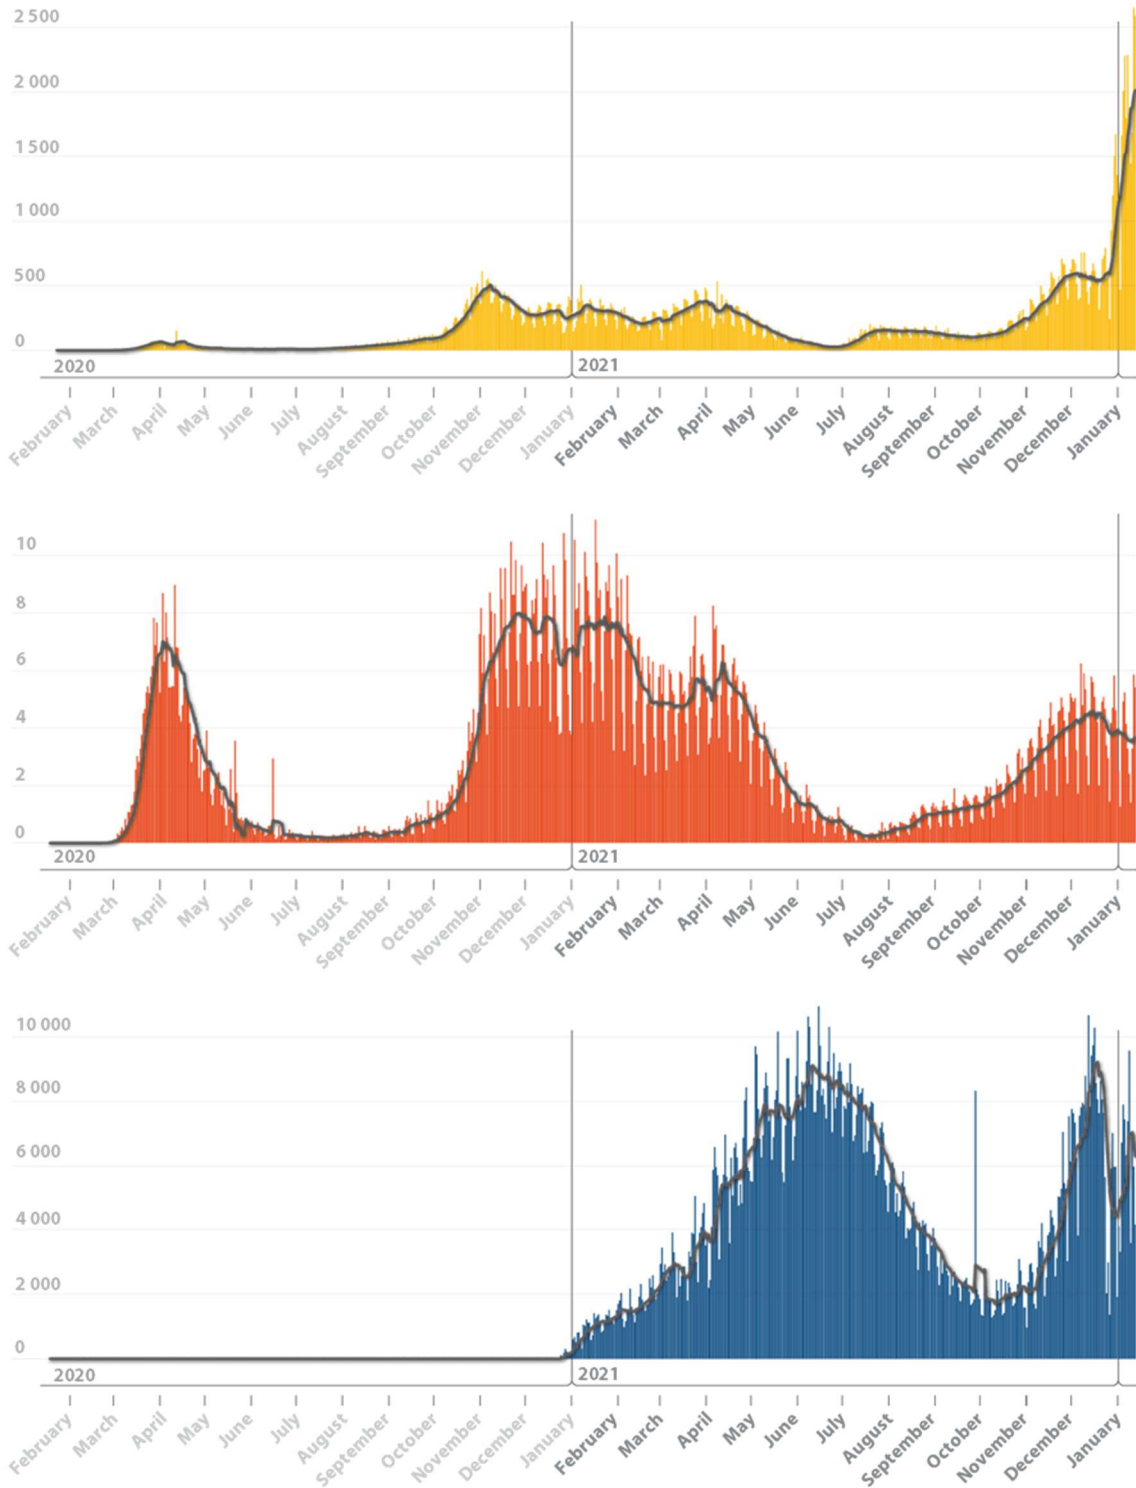

Public health impact

Daily **CASES**, **DEATHS** and **VACCINATIONS**
per million inhabitants in the EU

■ seven-day average

Source: ECA, based on data from *Our World in Data*.